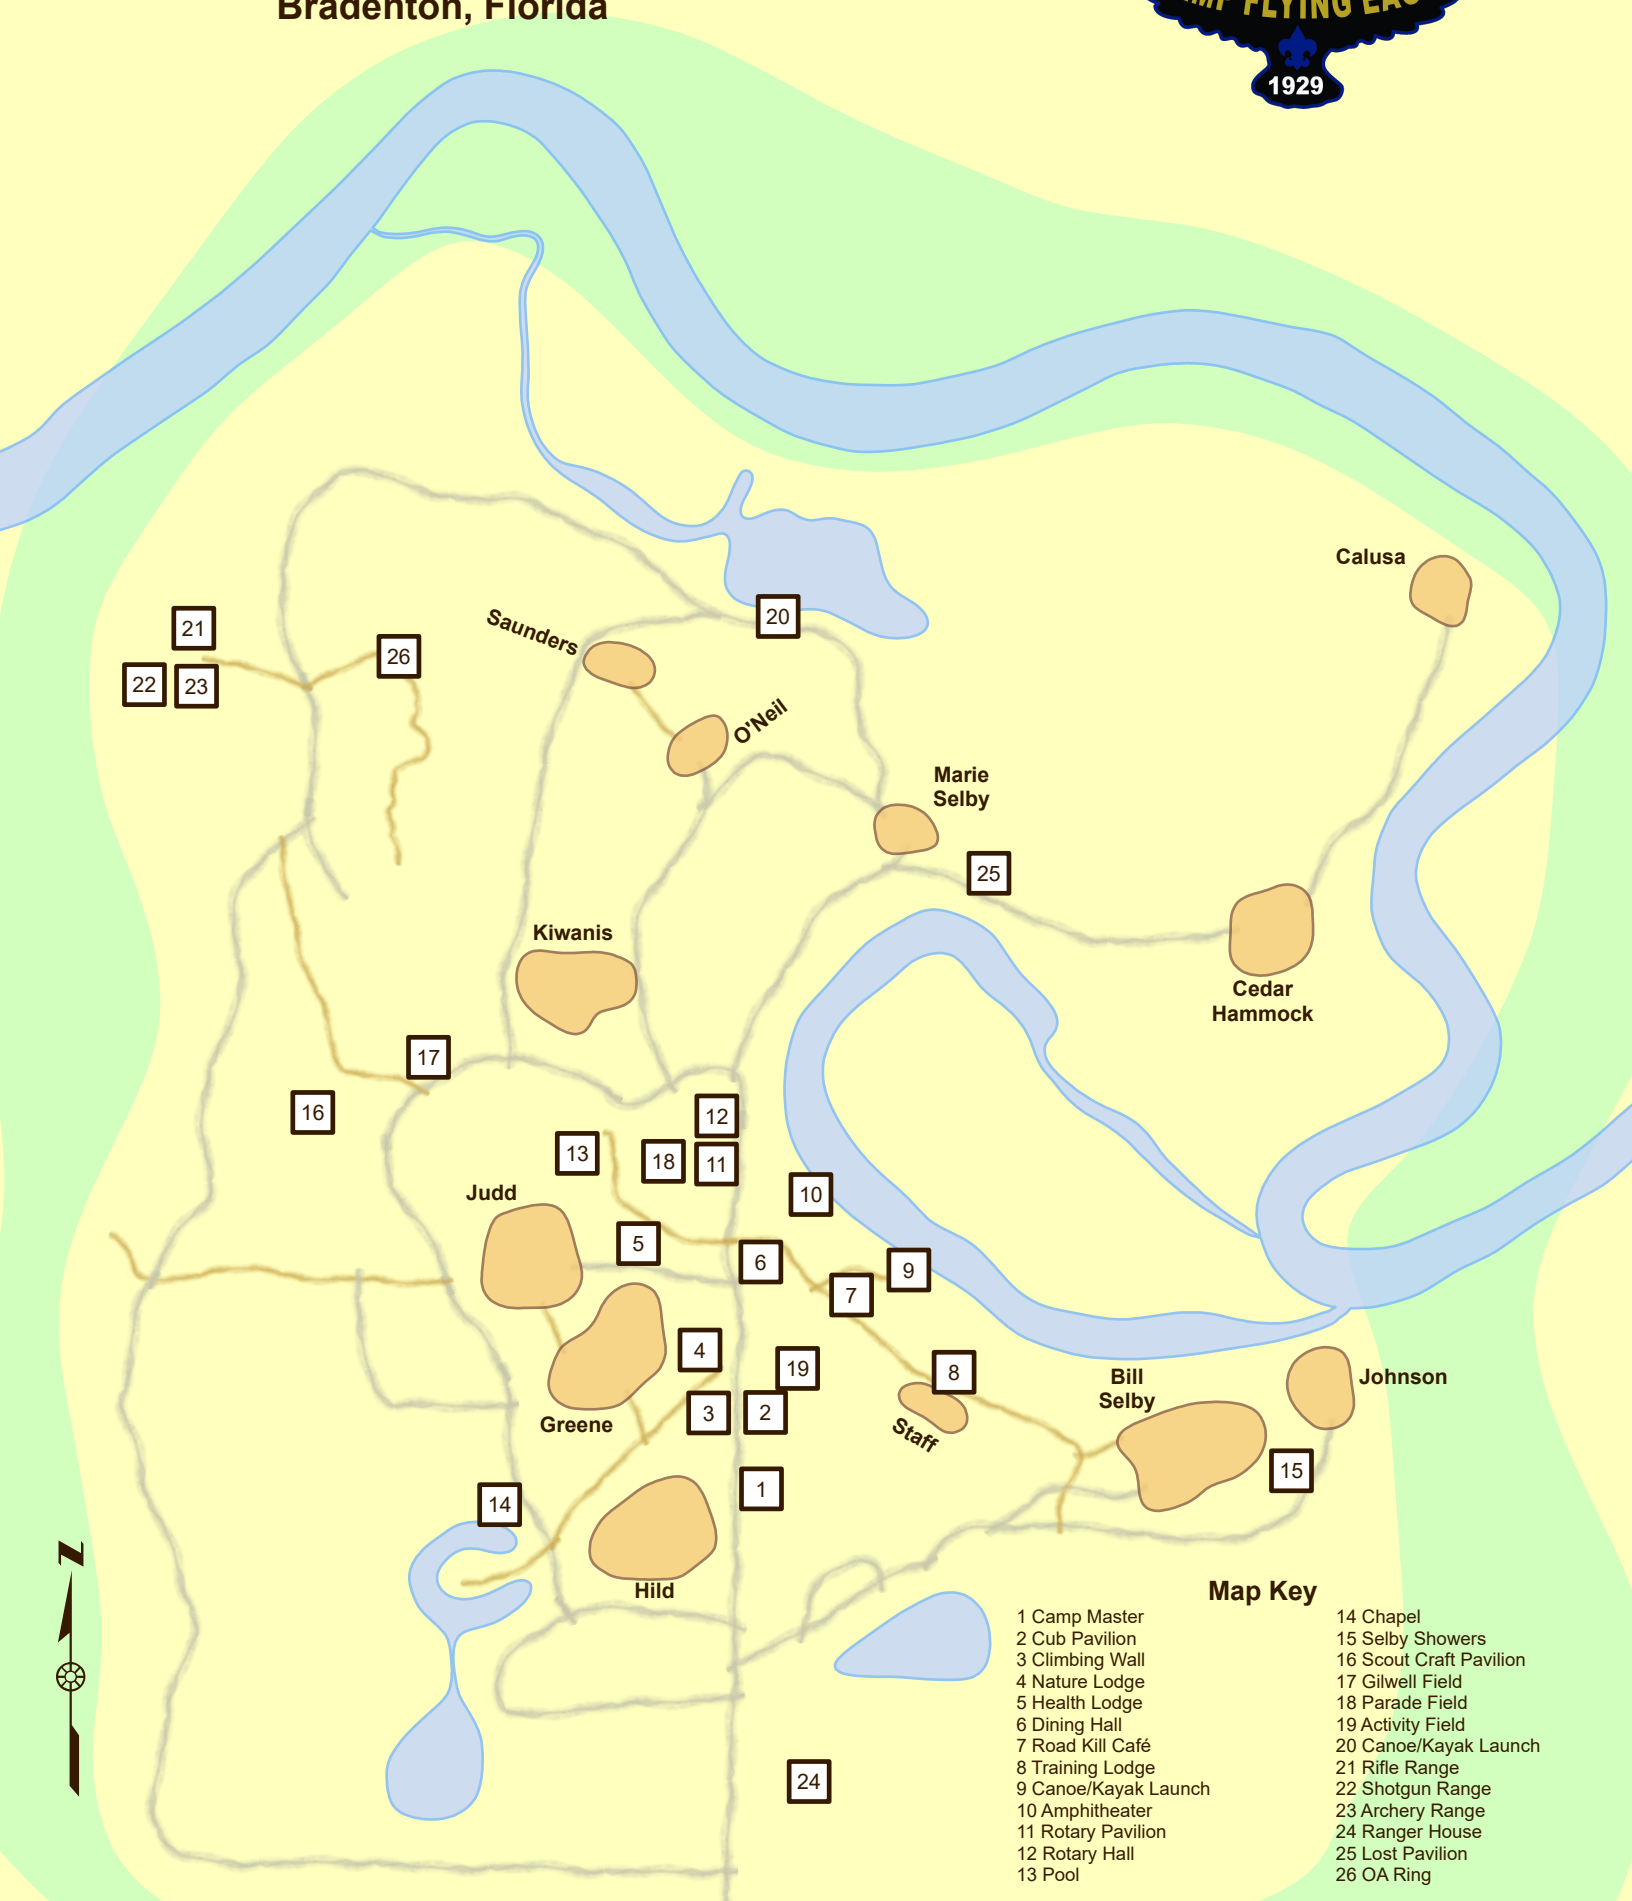

Camp Flying Eagle

Southwest Florida Council, BSA
Bradenton, Florida

Map Key

- | | |
|----------------------|-------------------------|
| 1 Camp Master | 14 Chapel |
| 2 Cub Pavilion | 15 Selby Showers |
| 3 Climbing Wall | 16 Scout Craft Pavilion |
| 4 Nature Lodge | 17 Gilwell Field |
| 5 Health Lodge | 18 Parade Field |
| 6 Dining Hall | 19 Activity Field |
| 7 Road Kill Café | 20 Canoe/Kayak Launch |
| 8 Training Lodge | 21 Rifle Range |
| 9 Canoe/Kayak Launch | 22 Shotgun Range |
| 10 Amphitheater | 23 Archery Range |
| 11 Rotary Pavilion | 24 Ranger House |
| 12 Rotary Hall | 25 Lost Pavilion |
| 13 Pool | 26 OA Ring |